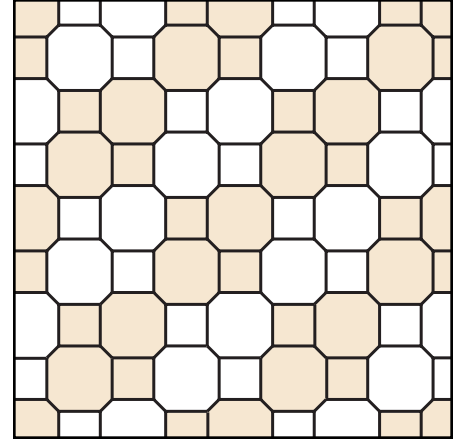

45° Herringbone

90° Herringbone

Parquet/Basket Weave

Running Bond