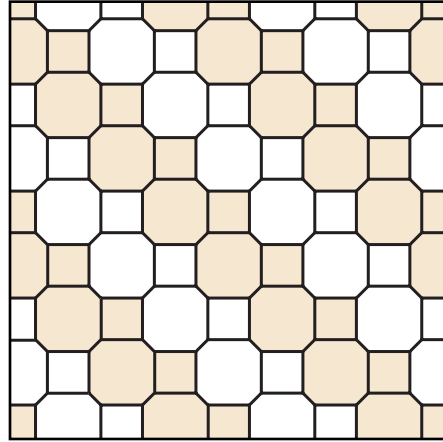

45° Herringbone

90° Herringbone

Parquet/Basket Weave

Running Bond