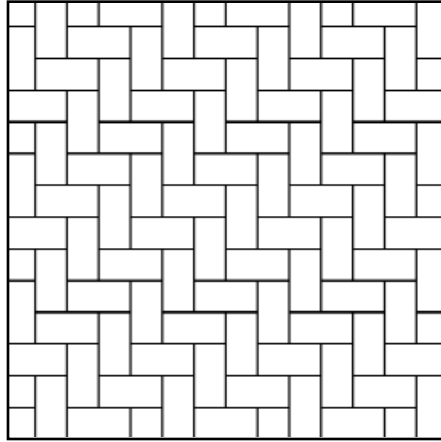

# Boston Colonial® Pavers

45° Herringbone

90° Herringbone

Herringbone  
Variation with cut 4x4

Running Bond

Basket Weave  
Traditional 1

Basket Weave  
Traditional 2

Basket Weave  
Variation

Basket Weave  
Offset with cut 4x4

Whorling Square  
With cut 4x4