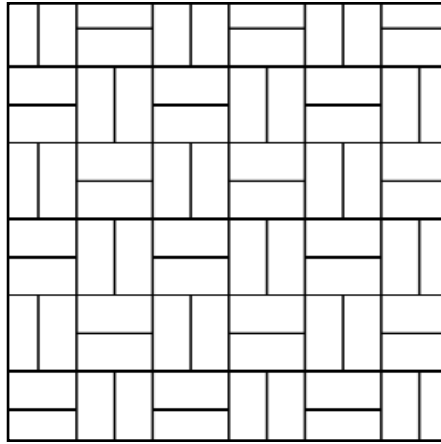

# Boston Colonial® Pavers

45° Herringbone

90° Herringbone

Herringbone  
Variation with cut 4x4

Running Bond

Basket Weave  
Traditional 1

Basket Weave  
Traditional 2

Basket Weave  
Variation

Basket Weave  
Offset with cut 4x4

Whorling Square  
With cut 4x4