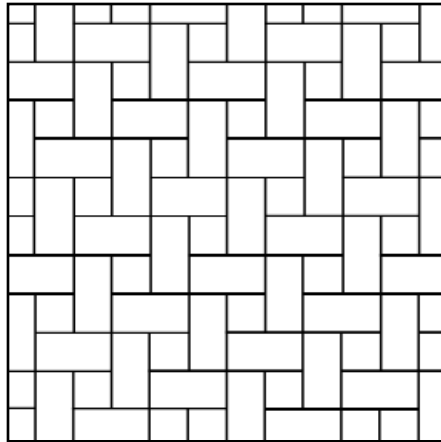

# Boston Colonial® Pavers

45° Herringbone

90° Herringbone

Herringbone  
Variation with cut 4x4

Running Bond

Basket Weave  
Traditional 1

Basket Weave  
Traditional 2

Basket Weave  
Variation

Basket Weave  
Offset with cut 4x4

Whorling Square  
With cut 4x4