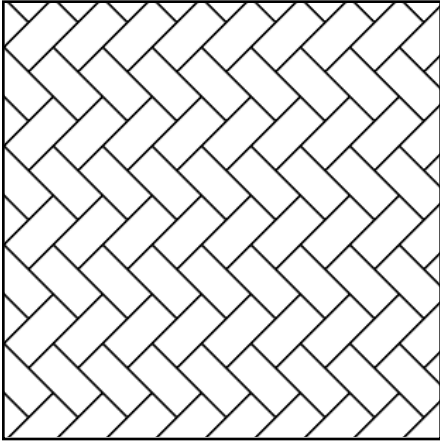

# Boston Colonial® Pavers

45° Herringbone

90° Herringbone

Herringbone  
Variation with cut 4x4

Running Bond

Basket Weave  
Traditional 1

Basket Weave  
Traditional 2

Basket Weave  
Variation

Basket Weave  
Offset with cut 4x4

Whorling Square  
With cut 4x4