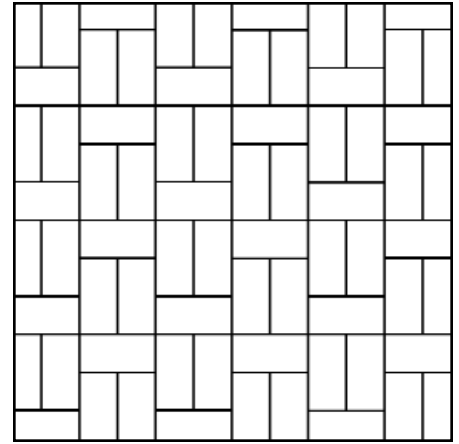

# Boston Colonial® Pavers

45° Herringbone

90° Herringbone

Herringbone  
Variation with cut 4x4

Running Bond

Basket Weave  
Traditional 1

Basket Weave  
Traditional 2

Basket Weave  
Variation

Basket Weave  
Offset with cut 4x4

Whorling Square  
With cut 4x4