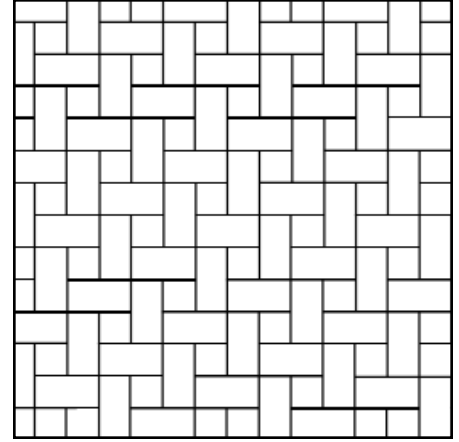

# Boston Colonial® Pavers

45° Herringbone

90° Herringbone

Herringbone  
Variation with cut 4x4

Running Bond

Basket Weave  
Traditional 1

Basket Weave  
Traditional 2

Basket Weave  
Variation

Basket Weave  
Offset with cut 4x4

Whorling Square  
With cut 4x4