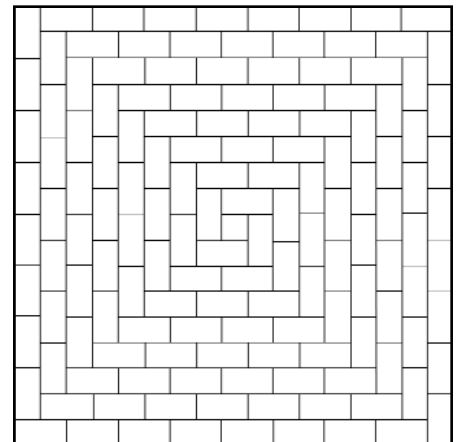

# Boston Colonial® Pavers

45° Herringbone

90° Herringbone

Herringbone  
Variation with cut 4x4

Running Bond

Basket Weave  
Traditional 1

Basket Weave  
Traditional 2

Basket Weave  
Variation

Basket Weave  
Offset with cut 4x4

Whorling Square  
With cut 4x4