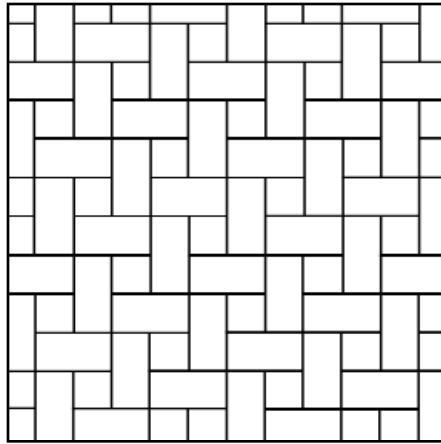

Georgetown Colonial Pavers™

45° Herringbone

90° Herringbone

Herringbone
Variation with cut 4x4

Running Bond

Basket Weave
Traditional 1

Basket Weave
Traditional 2

Basket Weave
Variation

Basket Weave
Offset with cut 4x4

Whorling Square
With cut 4x4