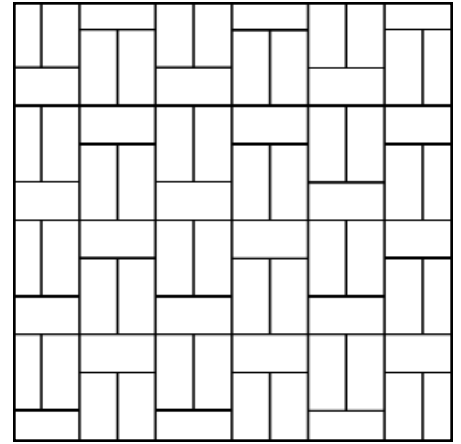

Georgetown Colonial Pavers™

45° Herringbone

90° Herringbone

Herringbone
Variation with cut 4x4

Running Bond

Basket Weave
Traditional 1

Basket Weave
Traditional 2

Basket Weave
Variation

Basket Weave
Offset with cut 4x4

Whorling Square
With cut 4x4