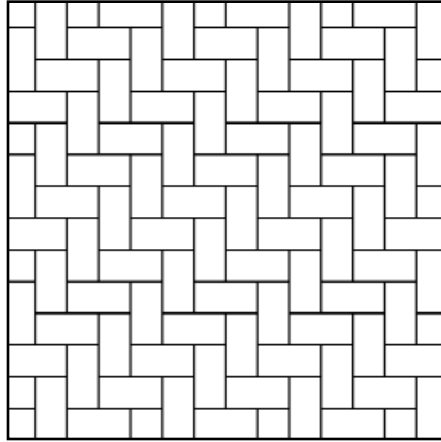

Georgetown Colonial Pavers™

45° Herringbone

90° Herringbone

Herringbone
Variation with cut 4x4

Running Bond

Basket Weave
Traditional 1

Basket Weave
Traditional 2

Basket Weave
Variation

Basket Weave
Offset with cut 4x4

Whorling Square
With cut 4x4