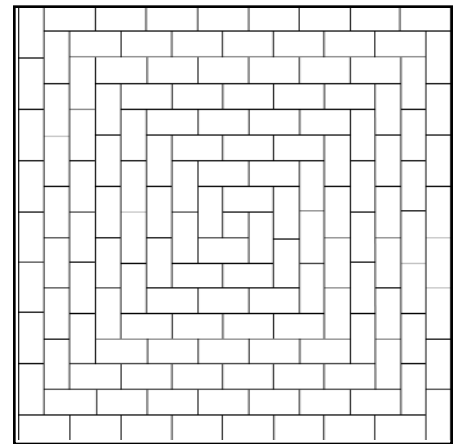

Georgetown Colonial Pavers™

45° Herringbone

90° Herringbone

Herringbone
Variation with cut 4x4

Running Bond

Basket Weave
Traditional 1

Basket Weave
Traditional 2

Basket Weave
Variation

Basket Weave
Offset with cut 4x4

Whorling Square
With cut 4x4