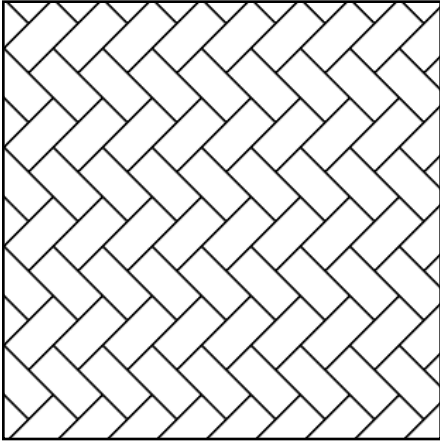

Georgetown Colonial Pavers™

45° Herringbone

90° Herringbone

Herringbone
Variation with cut 4x4

Running Bond

Basket Weave
Traditional 1

Basket Weave
Traditional 2

Basket Weave
Variation

Basket Weave
Offset with cut 4x4

Whorling Square
With cut 4x4