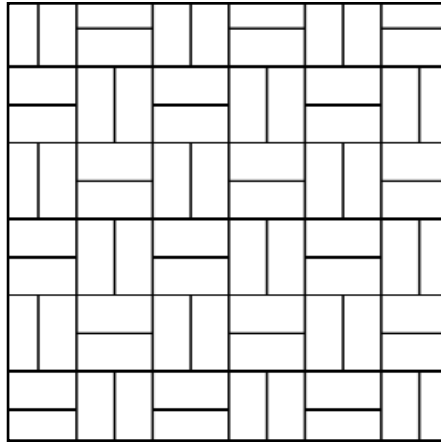

Georgetown Colonial Pavers™

45° Herringbone

90° Herringbone

Herringbone
Variation with cut 4x4

Running Bond

Basket Weave
Traditional 1

Basket Weave
Traditional 2

Basket Weave
Variation

Basket Weave
Offset with cut 4x4

Whorling Square
With cut 4x4