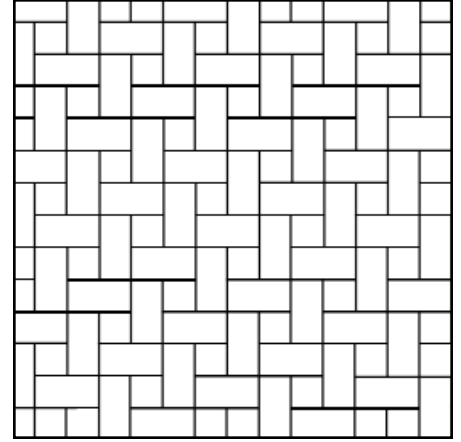

Georgetown Colonial Pavers™

45° Herringbone

90° Herringbone

Herringbone
Variation with cut 4x4

Running Bond

Basket Weave
Traditional 1

Basket Weave
Traditional 2

Basket Weave
Variation

Basket Weave
Offset with cut 4x4

Whorling Square
With cut 4x4