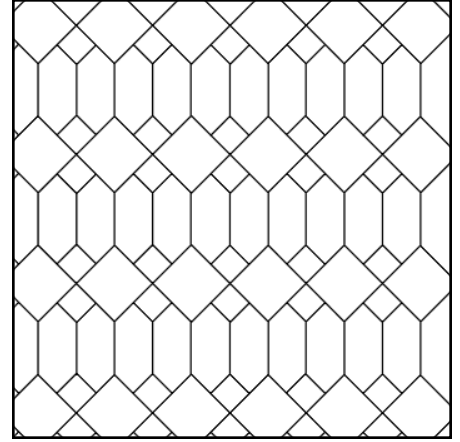

Diamond Runner
100% Master Stone

Venetian Parquet
83% Master Stone - 17% Squares

Embassy Row
71% Master Stone - 29% Squares

Grand Parquet
66.2% Master Stone - 33.8% Squares

Georgian Parquet
78.5% Master Stone - 21.5% Squares

Palace Parquet
83% Master Stone - 17% Squares