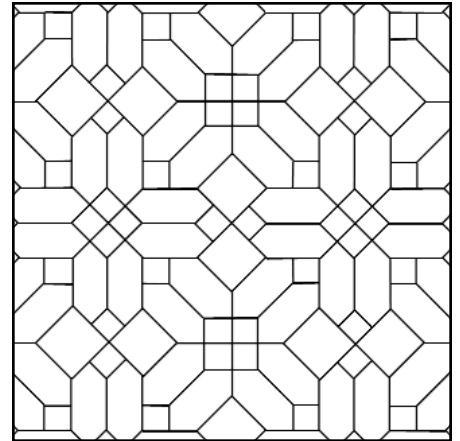

Diamond Runner
100% Master Stone

Venetian Parquet
83% Master Stone - 17% Squares

Embassy Row
71% Master Stone - 29% Squares

Grand Parquet
66.2% Master Stone - 33.8% Squares

Georgian Parquet
78.5% Master Stone - 21.5% Squares

Palace Parquet
83% Master Stone - 17% Squares