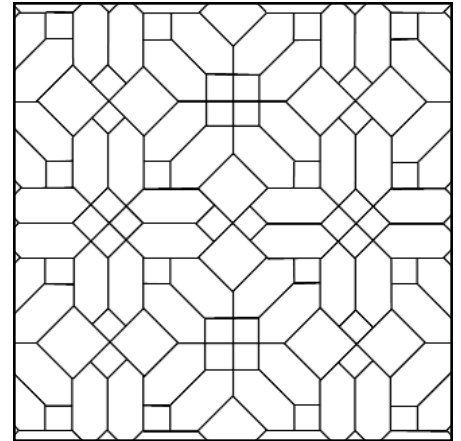

Diamond Runner
100% Master Stone

Venetian Parquet
83% Master Stone - 17% Squares

Embassy Row
71% Master Stone - 29% Squares

Grand Parquet
66.2% Master Stone - 33.8% Squares

Georgian Parquet
78.5% Master Stone - 21.5% Squares

Palace Parquet
83% Master Stone - 17% Squares