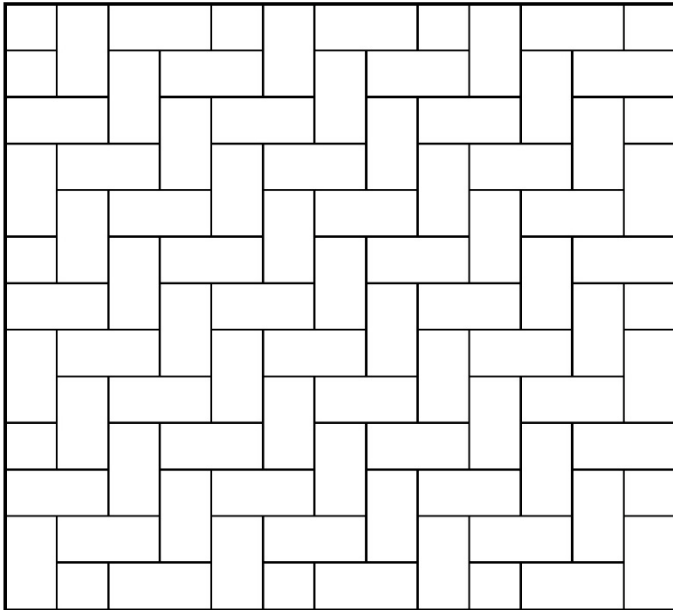

Dimensional Stone

PATTERN GUIDE

Natural Stone
by Ideal®

 Pavers by
Ideal®

Multiple Size Patterns

Some patterns may not be available in all stone types. Please check with your Ideal authorized sales representative for availability. Shading indicates the repeating pattern. Multiple shaded areas on complex patterns shows how the pattern repeats multiple times.

2 Size Pattern

20 sf 12" x 12"
80 sf 24" x 24"

3 Size Pattern

14.5 sf 12" x 12" • 28.5 sf 12" x 24"
57sf 24" x 24"

4 Size Pattern

7.5 sf 12" x 12" • 15.5 sf 12" x 24"
31 sf 24" x 24" • 46 sf 24" x 36"

6 Size Pattern

2.5 sf 12" x 12" • 34.5 sf 12" x 18"
10.5 sf 12" x 24" • 11.5 sf 18" x 18"
30.5 sf 18" x 24" • 10.5 sf 24" x 24"

Herringbone ■ Running Bond Patterns

Some patterns may not be available in all stone types. Please check with your Ideal authorized sales representative for availability. Shading indicates the repeating pattern. Multiple shaded areas on complex patterns shows how the pattern repeats multiple times.

Pieces per 10' section:

- 5 pc 12" x 12"
- 7 pc 12" x 18"
- 1 pc 12" x 24"
- 1 pc 12" x 30"
- 4 pc 18" x 18"
- 4 pc 18" x 24"

Sizing Information

Standard Stone Sizes

Specialty Stone Sizes

*Some sizes may not be available in all stone types.
Please check with your Ideal authorized sales representative for availability.