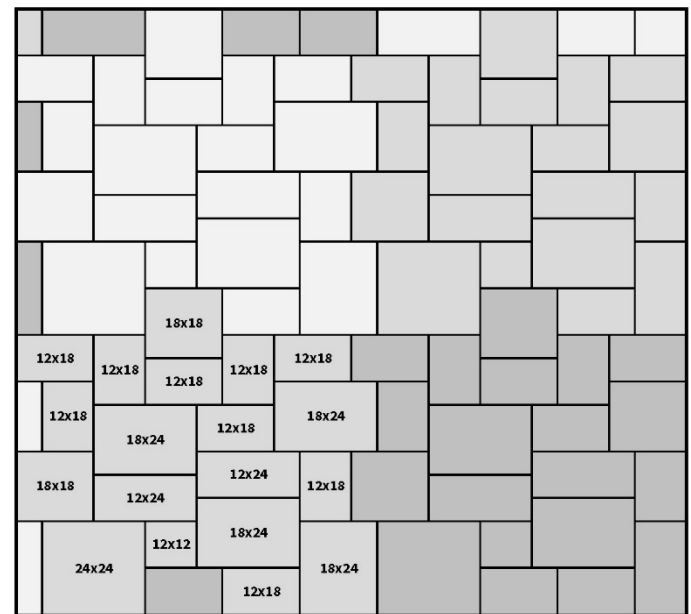

2 Size Pattern

20 sf 12" x 12"
80 sf 24" x 24"

3 Size Pattern

14.5 sf 12" x 12" • 28.5 sf 12" x 24"
57sf 24" x 24"

4 Size Pattern

7.5 sf 12" x 12" • 15.5 sf 12" x 24"
31 sf 24" x 24" • 46 sf 24" x 36"

6 Size Pattern

2.5 sf 12" x 12" • 34.5 sf 12" x 18"
10.5 sf 12" x 24" • 11.5 sf 18" x 18"
30.5 sf 18" x 24" • 10.5 sf 24" x 24"

Herringbone ■ Running Bond Patterns

Some patterns may not be available in all stone types. Please check with your Ideal authorized sales representative for availability. Shading indicates the repeating pattern. Multiple shaded areas on complex patterns shows how the pattern repeats multiple times.

12" x 24" 90° Herringbone
 100 sf 12" x 24"
 (Use 12" x 12" as half pieces where needed)

12" x 24" Running Bond
 100 sf 12" x 24"
 (Use 12" x 12" as half pieces where needed)

12" Random Length Running Bond
 10 sf 12" x 12" • 15 sf 12" x 18"
 20 sf 12" x 24" • 25 sf 12" x 30"
 30 sf 12" x 36"

Pieces per 10' section:

- 5 pc 12" x 12"
- 7 pc 12" x 18"
- 1 pc 12" x 24"
- 1 pc 12" x 30"
- 4 pc 18" x 18"
- 4 pc 18" x 24"

Sizing Information

Standard Stone Sizes

Specialty Stone Sizes

*Some sizes may not be available in all stone types.
Please check with your Ideal authorized sales representative for availability.