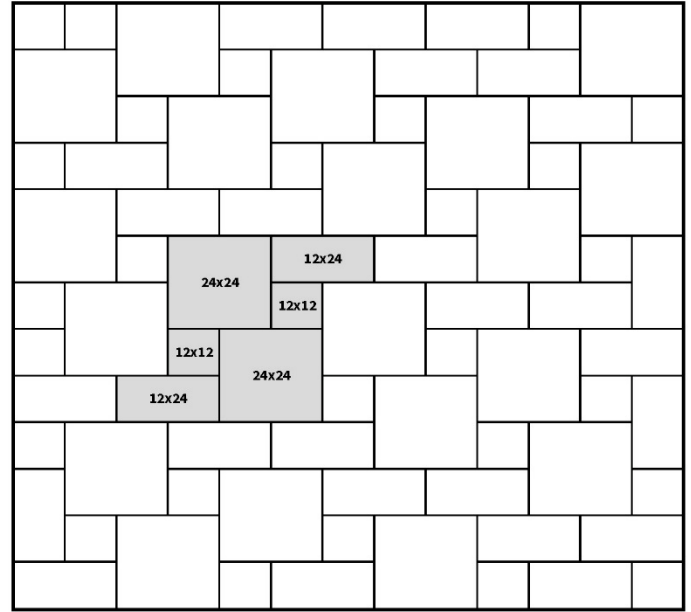

Dimensional Stone

PATTERN GUIDE

Natural Stone
by Ideal®

 Pavers by
Ideal®

Multiple Size Patterns

Some patterns may not be available in all stone types. Please check with your Ideal authorized sales representative for availability. Shading indicates the repeating pattern. Multiple shaded areas on complex patterns shows how the pattern repeats multiple times.

2 Size Pattern

20 sf 12" x 12"
80 sf 24" x 24"

3 Size Pattern

14.5 sf 12" x 12" • 28.5 sf 12" x 24"
57sf 24" x 24"

4 Size Pattern

7.5 sf 12" x 12" • 15.5 sf 12" x 24"
31 sf 24" x 24" • 46 sf 24" x 36"

6 Size Pattern

2.5 sf 12" x 12" • 34.5 sf 12" x 18"
10.5 sf 12" x 24" • 11.5 sf 18" x 18"
30.5 sf 18" x 24" • 10.5 sf 24" x 24"

Herringbone ■ Running Bond Patterns

Some patterns may not be available in all stone types. Please check with your Ideal authorized sales representative for availability. Shading indicates the repeating pattern. Multiple shaded areas on complex patterns shows how the pattern repeats multiple times.

Pieces per 10' section:

- 5 pc 12" x 12"
- 7 pc 12" x 18"
- 1 pc 12" x 24"
- 1 pc 12" x 30"
- 4 pc 18" x 18"
- 4 pc 18" x 24"

Sizing Information

Standard Stone Sizes

Specialty Stone Sizes

*Some sizes may not be available in all stone types.
Please check with your Ideal authorized sales representative for availability.