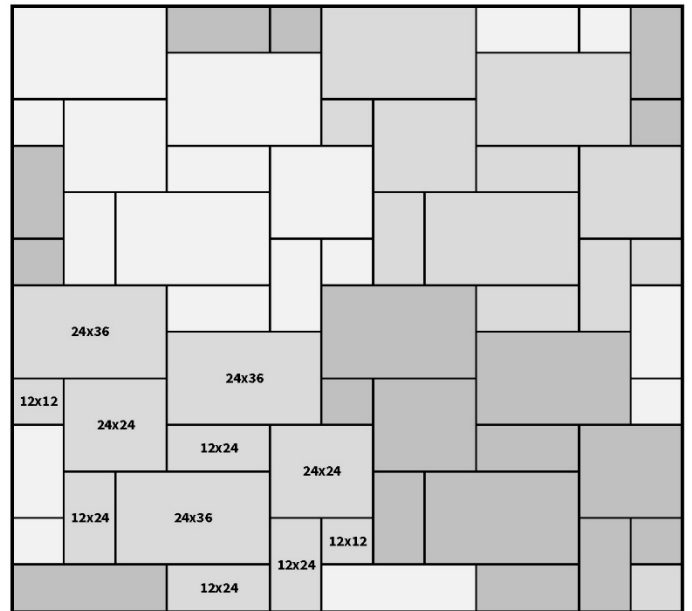

2.5 sf 12" x 12" • 34.5 sf 12" x 18"
10.5 sf 12" x 24" • 11.5 sf 18" x 18"
30.5 sf 18" x 24" • 10.5 sf 24" x 24"

Herringbone ■ Running Bond Patterns

Some patterns may not be available in all stone types. Please check with your Ideal authorized sales representative for availability. Shading indicates the repeating pattern. Multiple shaded areas on complex patterns shows how the pattern repeats multiple times.

12" x 24" 90° Herringbone
 100 sf 12" x 24"
 (Use 12" x 12" as half pieces where needed)

12" x 24" Running Bond
 100 sf 12" x 24"
 (Use 12" x 12" as half pieces where needed)

12" Random Length Running Bond
 10 sf 12" x 12" • 15 sf 12" x 18"
 20 sf 12" x 24" • 25 sf 12" x 30"
 30 sf 12" x 36"

24" x 24" & 24" x 36" Alt. Running Bond

40 sf 24" x 24"

60 sf 24" x 36"

Mixed Height Random Running Bond

(12", 18", and 24" Height in Mixed Lengths)

Museum Pattern

11 sf 12" x 12" • 11 sf 12" x 24"

33.5 sf 18" x 24" • 44.5 sf 24" x 24"

Pieces per 10' section:

- 5 pc 12" x 12"
- 7 pc 12" x 18"
- 1 pc 12" x 24"
- 1 pc 12" x 30"
- 4 pc 18" x 18"
- 4 pc 18" x 24"

Sizing Information

Standard Stone Sizes

Specialty Stone Sizes

*Some sizes may not be available in all stone types.
Please check with your Ideal authorized sales representative for availability.