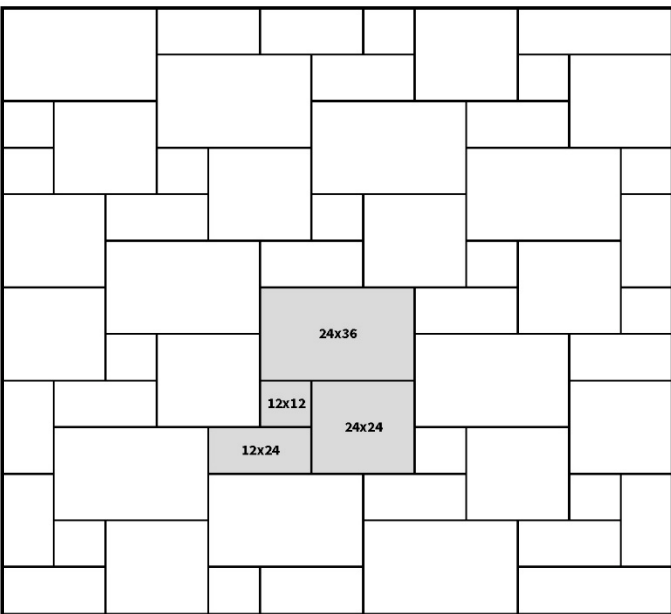

Dimensional Stone

PATTERN GUIDE

Natural Stone
by Ideal®

 Pavers by
Ideal®

Multiple Size Patterns

Some patterns may not be available in all stone types. Please check with your Ideal authorized sales representative for availability. Shading indicates the repeating pattern. Multiple shaded areas on complex patterns shows how the pattern repeats multiple times.

2 Size Pattern

20 sf 12" x 12"
80 sf 24" x 24"

3 Size Pattern

14.5 sf 12" x 12" • 28.5 sf 12" x 24"
57sf 24" x 24"

4 Size Pattern

7.5 sf 12" x 12" • 15.5 sf 12" x 24"
31 sf 24" x 24" • 46 sf 24" x 36"

6 Size Pattern

2.5 sf 12" x 12" • 34.5 sf 12" x 18"
10.5 sf 12" x 24" • 11.5 sf 18" x 18"
30.5 sf 18" x 24" • 10.5 sf 24" x 24"

Herringbone ■ Running Bond Patterns

Some patterns may not be available in all stone types. Please check with your Ideal authorized sales representative for availability. Shading indicates the repeating pattern. Multiple shaded areas on complex patterns shows how the pattern repeats multiple times.

Pieces per 10' section:

- 5 pc 12" x 12"
- 7 pc 12" x 18"
- 1 pc 12" x 24"
- 1 pc 12" x 30"
- 4 pc 18" x 18"
- 4 pc 18" x 24"

Sizing Information

Standard Stone Sizes

Specialty Stone Sizes

*Some sizes may not be available in all stone types.
Please check with your Ideal authorized sales representative for availability.