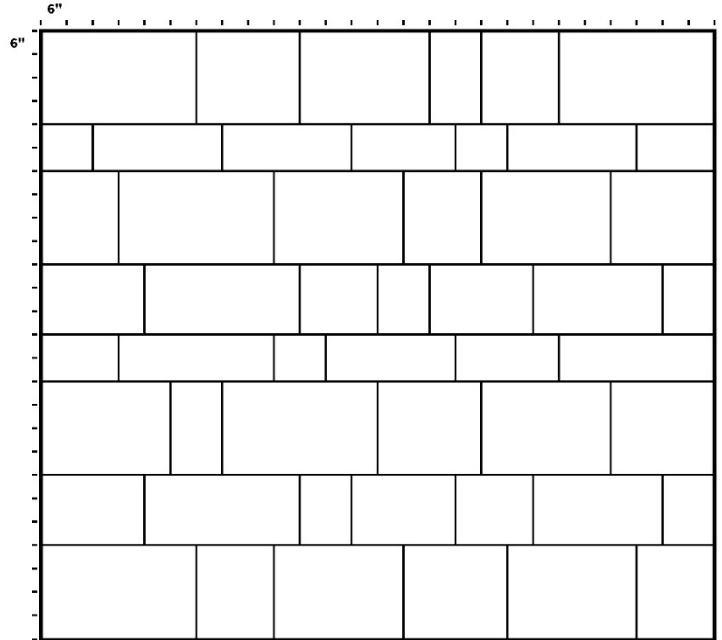

Mixed Height Random Running Bond

(12", 18", and 24" Height in Mixed Lengths)