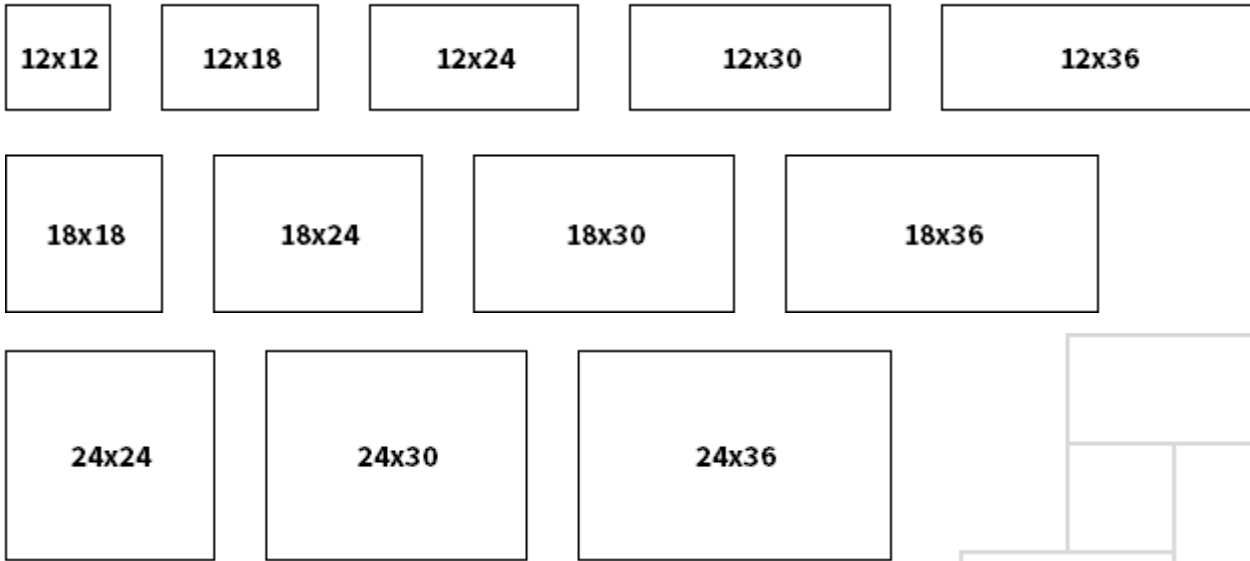

2.5 sf 12" x 12" • 34.5 sf 12" x 18"
10.5 sf 12" x 24" • 11.5 sf 18" x 18"
30.5 sf 18" x 24" • 10.5 sf 24" x 24"

Herringbone ■ Running Bond Patterns

Some patterns may not be available in all stone types. Please check with your Ideal authorized sales representative for availability. Shading indicates the repeating pattern. Multiple shaded areas on complex patterns shows how the pattern repeats multiple times.

24" x 36" Running Bond
 100 sf 24" x 36"
 (Use 18" x 24" as half pieces where needed)

Running Bond ■ Large Format Patterns

Some patterns may not be available in all stone types. Please check with your Ideal authorized sales representative for availability. Shading indicates the repeating pattern. Multiple shaded areas on complex patterns shows how the pattern repeats multiple times.

Washington Pattern

5.5 sf 12" x 12" • 22.25 sf 12" x 24"

22.25 sf 24" x 24" • 50 sf 24" x 36"

Walkway Patterns

*Some patterns may not be available in all stone types. Please check with your Ideal authorized sales representative for availability.

Pieces per 10' section:

- 5 pc 12" x 12"
- 7 pc 12" x 18"
- 1 pc 12" x 24"
- 1 pc 12" x 30"
- 4 pc 18" x 18"
- 4 pc 18" x 24"

Sizing Information

Standard Stone Sizes

Specialty Stone Sizes

*Some sizes may not be available in all stone types.
Please check with your Ideal authorized sales representative for availability.