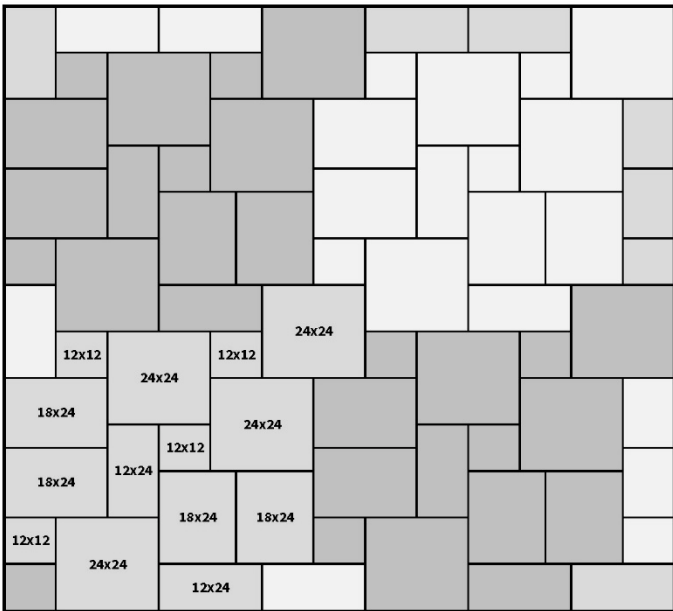

2.5 sf 12" x 12" • 34.5 sf 12" x 18"
10.5 sf 12" x 24" • 11.5 sf 18" x 18"
30.5 sf 18" x 24" • 10.5 sf 24" x 24"

Herringbone ■ Running Bond Patterns

Some patterns may not be available in all stone types. Please check with your Ideal authorized sales representative for availability. Shading indicates the repeating pattern. Multiple shaded areas on complex patterns shows how the pattern repeats multiple times.

12" x 24" 90° Herringbone
 100 sf 12" x 24"
 (Use 12" x 12" as half pieces where needed)

12" x 24" Running Bond
 100 sf 12" x 24"
 (Use 12" x 12" as half pieces where needed)

12" Random Length Running Bond
 10 sf 12" x 12" • 15 sf 12" x 18"
 20 sf 12" x 24" • 25 sf 12" x 30"
 30 sf 12" x 36"

24" x 24" & 24" x 36" Alt. Running Bond

40 sf 24" x 24"

60 sf 24" x 36"

Mixed Height Random Running Bond

(12", 18", and 24" Height in Mixed Lengths)

Museum Pattern

11 sf 12" x 12" • 11 sf 12" x 24"

33.5 sf 18" x 24" • 44.5 sf 24" x 24"

Pieces per 10' section:

- 5 pc 12" x 12"
- 7 pc 12" x 18"
- 1 pc 12" x 24"
- 1 pc 12" x 30"
- 4 pc 18" x 18"
- 4 pc 18" x 24"

Sizing Information

Standard Stone Sizes

Specialty Stone Sizes

*Some sizes may not be available in all stone types.
Please check with your Ideal authorized sales representative for availability.