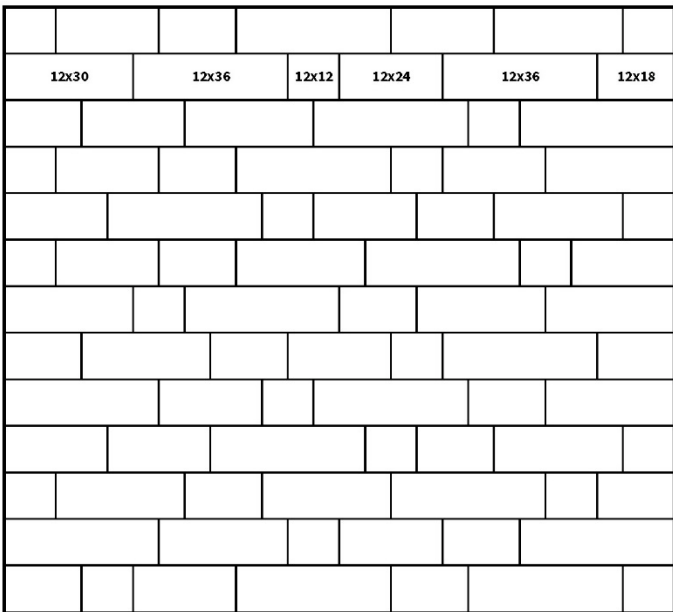

2 Size Pattern

20 sf 12" x 12"
80 sf 24" x 24"

3 Size Pattern

14.5 sf 12" x 12" • 28.5 sf 12" x 24"
57sf 24" x 24"

4 Size Pattern

7.5 sf 12" x 12" • 15.5 sf 12" x 24"
31 sf 24" x 24" • 46 sf 24" x 36"

6 Size Pattern

2.5 sf 12" x 12" • 34.5 sf 12" x 18"
10.5 sf 12" x 24" • 11.5 sf 18" x 18"
30.5 sf 18" x 24" • 10.5 sf 24" x 24"

Herringbone ■ Running Bond Patterns

Some patterns may not be available in all stone types. Please check with your Ideal authorized sales representative for availability. Shading indicates the repeating pattern. Multiple shaded areas on complex patterns shows how the pattern repeats multiple times.

12" x 24" 90° Herringbone
 100 sf 12" x 24"
 (Use 12" x 12" as half pieces where needed)

12" x 24" Running Bond
 100 sf 12" x 24"
 (Use 12" x 12" as half pieces where needed)

12" Random Length Running Bond
 10 sf 12" x 12" • 15 sf 12" x 18"
 20 sf 12" x 24" • 25 sf 12" x 30"
 30 sf 12" x 36"

Pieces per 10' section:

- 5 pc 12" x 12"
- 7 pc 12" x 18"
- 1 pc 12" x 24"
- 1 pc 12" x 30"
- 4 pc 18" x 18"
- 4 pc 18" x 24"

Sizing Information

Standard Stone Sizes

Specialty Stone Sizes

*Some sizes may not be available in all stone types.
Please check with your Ideal authorized sales representative for availability.