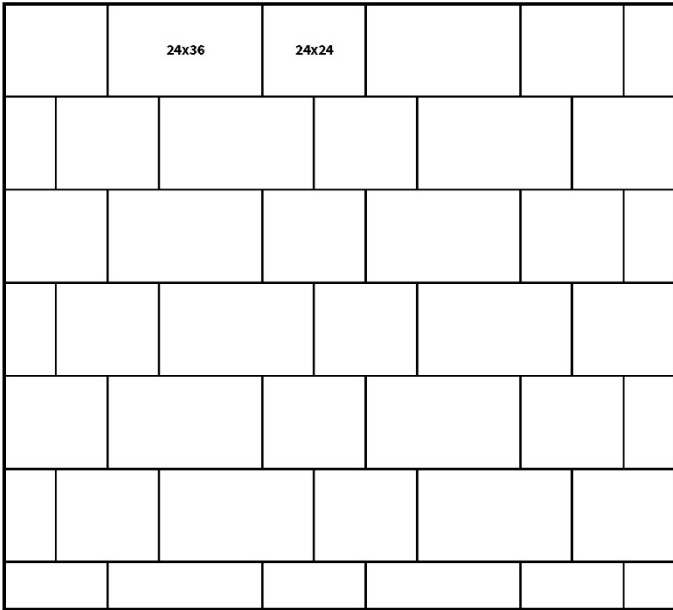

2.5 sf 12" x 12" • 34.5 sf 12" x 18"
10.5 sf 12" x 24" • 11.5 sf 18" x 18"
30.5 sf 18" x 24" • 10.5 sf 24" x 24"

Herringbone ■ Running Bond Patterns

Some patterns may not be available in all stone types. Please check with your Ideal authorized sales representative for availability. Shading indicates the repeating pattern. Multiple shaded areas on complex patterns shows how the pattern repeats multiple times.

12" x 24" 90° Herringbone
 100 sf 12" x 24"
 (Use 12" x 12" as half pieces where needed)

12" x 24" Running Bond
 100 sf 12" x 24"
 (Use 12" x 12" as half pieces where needed)

12" Random Length Running Bond
 10 sf 12" x 12" • 15 sf 12" x 18"
 20 sf 12" x 24" • 25 sf 12" x 30"
 30 sf 12" x 36"

24" x 36" Running Bond
 100 sf 24" x 36"
 (Use 18" x 24" as half pieces where needed)

Running Bond ■ Large Format Patterns

Some patterns may not be available in all stone types. Please check with your Ideal authorized sales representative for availability. Shading indicates the repeating pattern. Multiple shaded areas on complex patterns shows how the pattern repeats multiple times.

Pieces per 10' section:

- 5 pc 12" x 12"
- 7 pc 12" x 18"
- 1 pc 12" x 24"
- 1 pc 12" x 30"
- 4 pc 18" x 18"
- 4 pc 18" x 24"

Sizing Information

Standard Stone Sizes

Specialty Stone Sizes

*Some sizes may not be available in all stone types.
Please check with your Ideal authorized sales representative for availability.