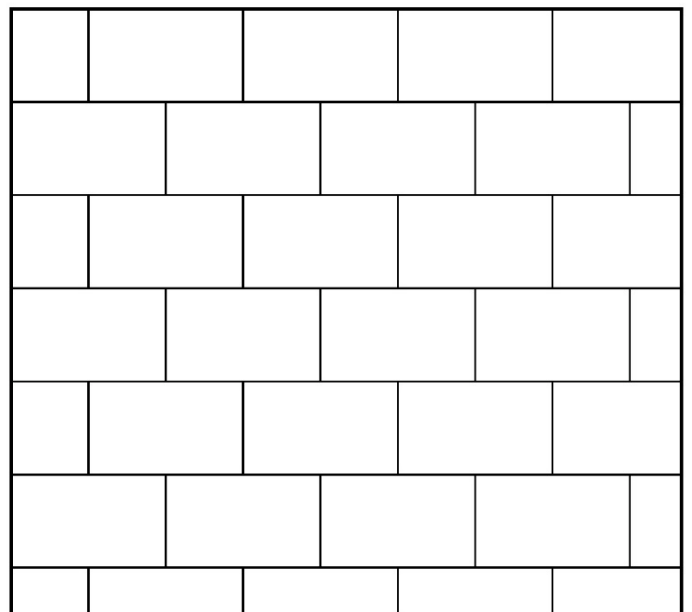

2 Size Pattern

20 sf 12" x 12"
80 sf 24" x 24"

3 Size Pattern

14.5 sf 12" x 12" • 28.5 sf 12" x 24"
57sf 24" x 24"

4 Size Pattern

7.5 sf 12" x 12" • 15.5 sf 12" x 24"
31 sf 24" x 24" • 46 sf 24" x 36"

6 Size Pattern

2.5 sf 12" x 12" • 34.5 sf 12" x 18"
10.5 sf 12" x 24" • 11.5 sf 18" x 18"
30.5 sf 18" x 24" • 10.5 sf 24" x 24"

Herringbone ■ Running Bond Patterns

Some patterns may not be available in all stone types. Please check with your Ideal authorized sales representative for availability. Shading indicates the repeating pattern. Multiple shaded areas on complex patterns shows how the pattern repeats multiple times.

12" x 24" 90° Herringbone
 100 sf 12" x 24"
 (Use 12" x 12" as half pieces where needed)

12" x 24" Running Bond
 100 sf 12" x 24"
 (Use 12" x 12" as half pieces where needed)

12" Random Length Running Bond
 10 sf 12" x 12" • 15 sf 12" x 18"
 20 sf 12" x 24" • 25 sf 12" x 30"
 30 sf 12" x 36"