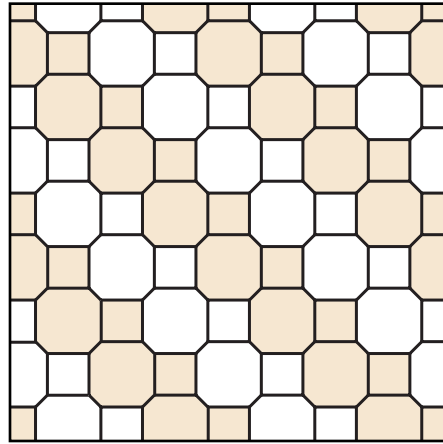

45° Herringbone

90° Herringbone

Parquet/Basket Weave

Running Bond