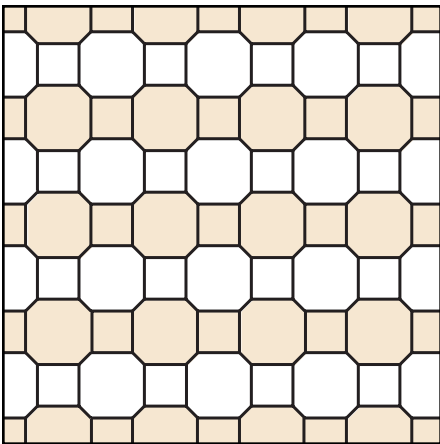

45° Herringbone

90° Herringbone

Parquet/Basket Weave

Running Bond