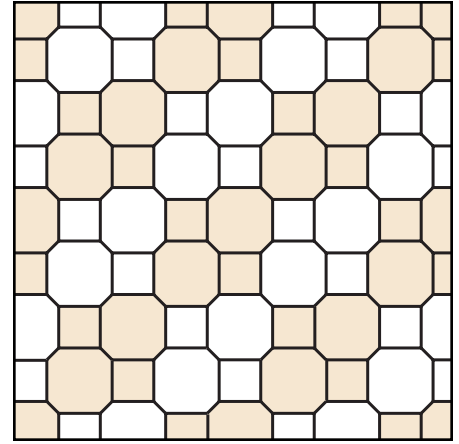

45° Herringbone

90° Herringbone

Parquet/Basket Weave

Running Bond